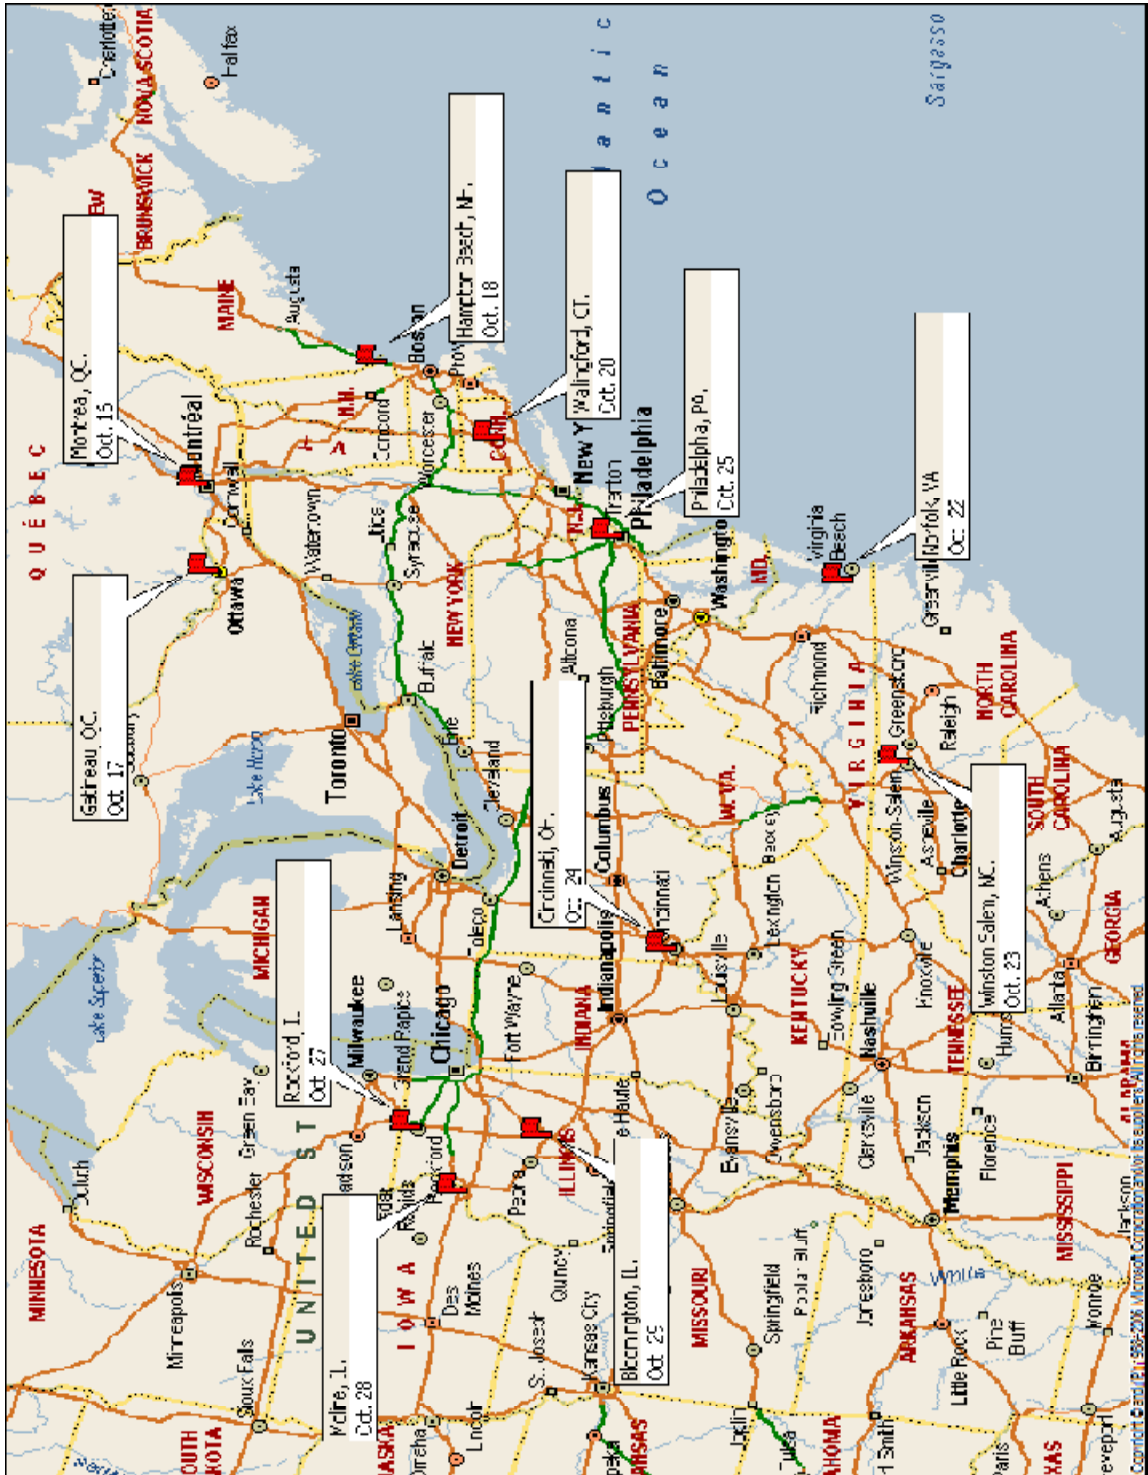

TOUR MAP

Copyright © 2008 Microsoft Corporation. All rights reserved.